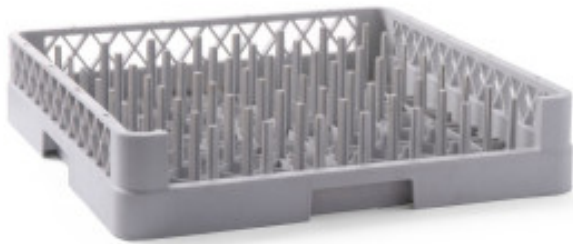

# Tray Washing Rack 50 x 50

HN877111

## Product Features:

<b>Length (mm) :</b> 500	<b>Depth (mm) :</b> 500	<b>Height (mm) :</b> 100
<b>Weight (kg) :</b> 1.82	<b>Subject :</b> plastic	<b>Color :</b> grey
<b>Shape :</b> square	<b>Type of Plastic :</b> pp-polypropylene	<b>type-of-tableware :</b> trays