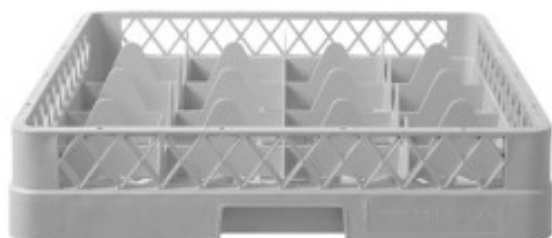

# Glass Rack - 16 Compartments

HN877043

## Product Features:

**Length (mm) :** 500

**Depth (mm) :** 500

**Height (mm) :** 104

**Weight (kg) :** 1.79

**Subject :** plastic

**Color :** grey

**Shape :** square

**Type of Plastic :** pp-polypropylene

**type-of-tableware :** glasses

## Informations Logistiques :

**Largeur :** 490 mm

**Profondeur :** 490 mm

**Hauteur :** 100 mm