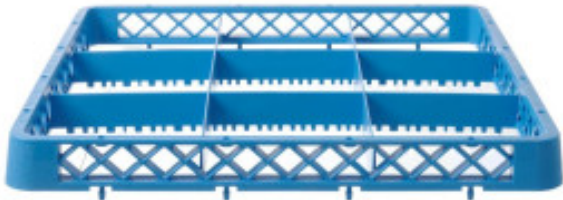

# Booster for Washing Rack - 9 Compartments

HN877548

## Product Features:

<b>Length (mm) :</b> 500	<b>Depth (mm) :</b> 500	<b>Height (mm) :</b> 45
<b>Weight (kg) :</b> 0.67	<b>Subject :</b> plastic	<b>Color :</b> blue
<b>Shape :</b> square	<b>Type of Plastic :</b> pp-polypropylene	<b>type-of-tableware :</b> glasses